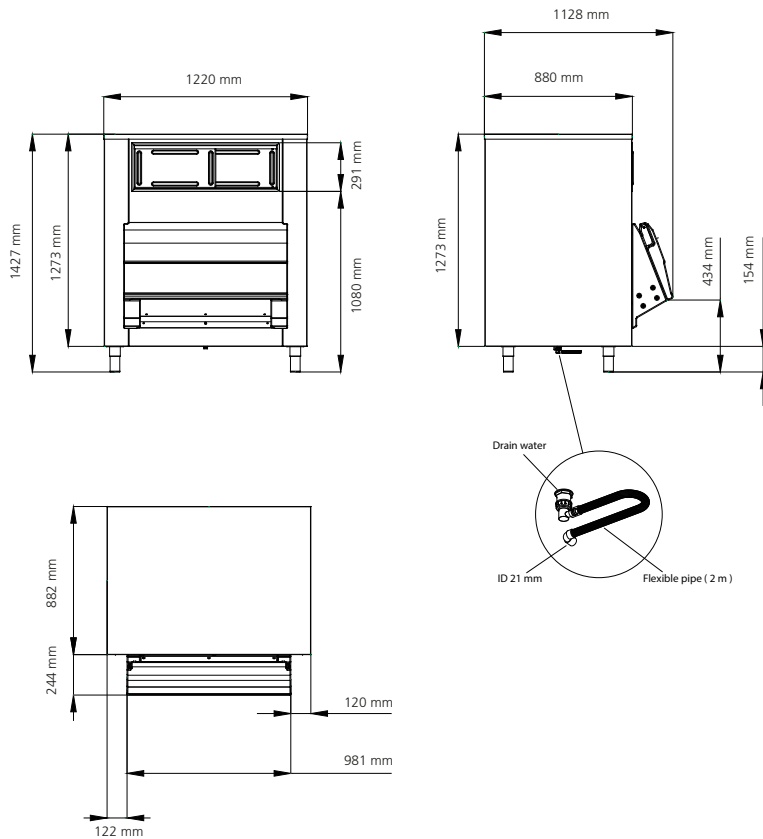

UBH SERIES Upright Ice Storage Bin - up to 553kg

UBH 1100 – Storage Bin

moffat.com.au

Australia
Moffat Pty Limited
Victoria/Tasmania
740 Springvale Road
Mulgrave, Victoria 3170
Telephone 03-9518 3888
Facsimile 03-9518 3833
vsales@moffat.com.au

New South Wales
Telephone 02-8833 4111
nswsales@moffat.com.au

South Australia
Telephone 03-9518 3888
vsales@moffat.com.au

Queensland
Telephone 07-3630 8600
qldsales@moffat.com.au

Western Australia
Telephone 08-9413 2400
wasales@moffat.com.au

Dimensions

Width: 1220mm
Depth: 1128mm
Height: 1427mm
Nett weight: 141.5kg
Packed weight: 169kg

Ice capacity (application)*
553kg

Ice capacity (AHRI)**
434kg

Internal Volume
1.129m³

* Application capacity is calculated on 90% of total volume x 545 kg/m³

** AHRI capacity is calculated on 80% of total volume x 481 kg/m³

Important Notice:
Models and specifications are subject to change without notice. This spec sheet is meant for commercial purpose only. For technical documentation please refer to our service manuals.

© Copyright Moffat Ltd
AU.SM.1904

an Ali Group Company

The Spirit of Excellence