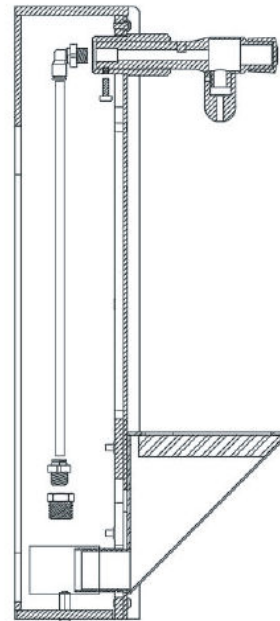

TECHNICAL SPECIFICATIONS

Your Partner in Cool.

AQUA
COOLER