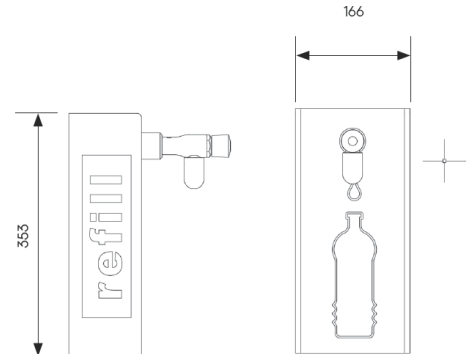

BF200W SERIES

Wall-Mounted Bottle Refill

The BF200W wall-mounted bottle filler is compact, strong and robust. It is easy to use and ideal for schools, day care centres, gymnasiums and outdoor recreational areas that require access to fresh water.

KEY FEATURES

- Australian made
- 316 stainless steel panel fixings and catchment tray (optional)
- Strong 8mm mild steel construction
- Easy water activation system
- Bottle refill as standard
- Available in two additional models, BF200WSH (Short), BF200WC (with catchment tray)
- Vandal resistant
- Easy installation and easy access for maintenance
- Powder coated in premium Dulux steel shield coating finish
- Full parts and technical back up service

The BF200W bottle refill station is the perfect choice for all your hydration needs when a compact outdoor solution is required.

Technical Specifications

Total Height	353mm
Width	166mm

Model Selection

AC-UFF-DFBF200W	BF200W Outdoor Fountain Wall Mounted Bottle Refill Powder Coated Standard
AC-UFF-DFBF200WC	BF200W Outdoor Fountain Wall Mounted Bottle Refill Powder Coated w/ Catchment Tray
AC-UFF-DFBF200WTT	BF200W Outdoor Fountain Surface Mounted Table Top Bottle Refill Unit Powder Coated
AC-UFF-DFBF200WSH	BF200WS Outdoor Fountain Wall Mounted Bottle Refill Powder Coated Compact Version
AC-UFF-DFBF200WSSC	BF200WS Outdoor Fountain Wall Mounted Bottle Refill Stainless w/ Catchment Tray
AC-UFF-DFBF200WSS	BF200WS Outdoor Fountain Wall Mounted Bottle Refill Stainless Standard