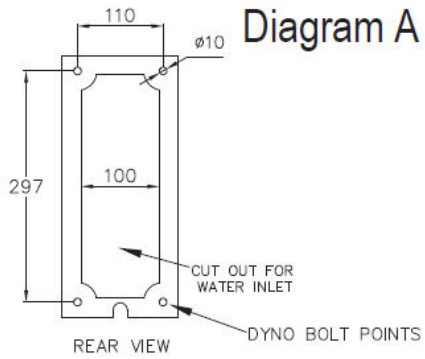

TECHNICAL SPECIFICATIONS

Your Partner in Cool.

AQUA
COOLER