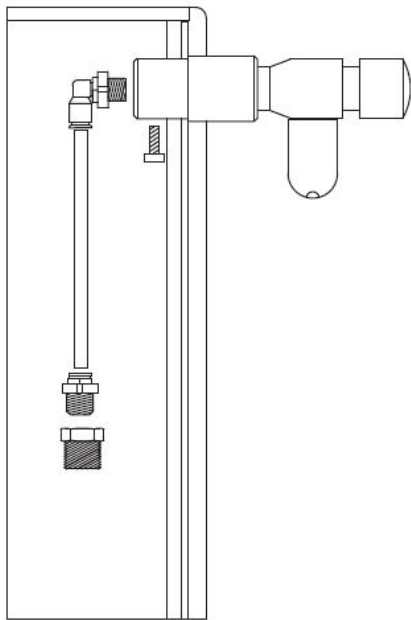

TECHNICAL SPECIFICATIONS

Your Partner in Cool.

AQUA
COOLER