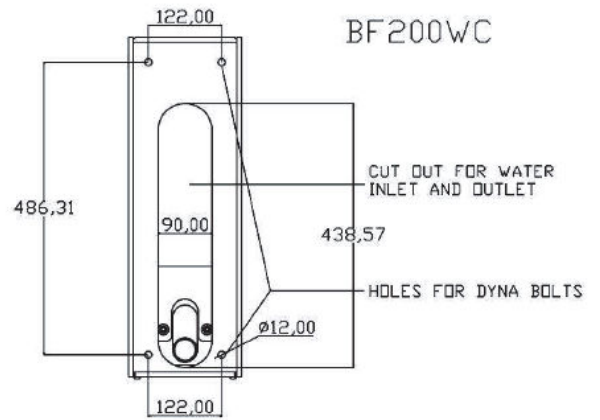

TECHNICAL SPECIFICATIONS

Your Partner in Cool.

AQUA
COOLER