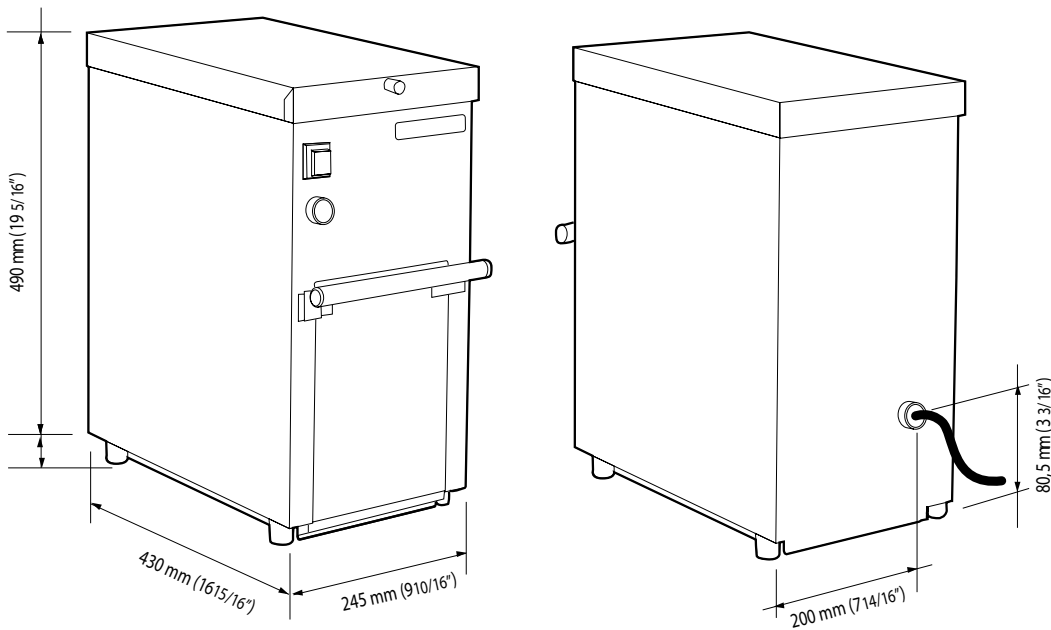

Ice Crusher CRUSHMAN 360

moffat.com.au

Australia
Moffat Pty Limited
Victoria/Tasmania
740 Springvale Road
Mulgrave, Victoria 3170
Telephone 03-9518 3888
Facsimile 03-9518 3833
vsales@moffat.com.au

New South Wales
Telephone 02-8833 4111
nswsales@moffat.com.au

South Australia
Telephone 03-9518 3888
vsales@moffat.com.au

Queensland
Telephone 07-3630 8600
qldsales@moffat.com.au

Western Australia
Telephone 08-9413 2400
wasales@moffat.com.au

Dimensions

Width: 245mm
Depth: 430mm
Height: 490mm
Nett weight: 23kg
Packed weight: 28kg

Water consumption

Air cooled version: 4.1 litres per hour

Output: 144kg/24hr

Electrical rating

Air cooled version: 230-240V, 1P+N+E, 50Hz,
10A cordset supplied
No. Circuit wire: 3

Important Notice:

Models and specifications are subject to change without notice. This spec sheet is meant for commercial purpose only. For technical documentation please refer to our service manuals.

© Copyright Moffat Ltd
AU.SM.2201